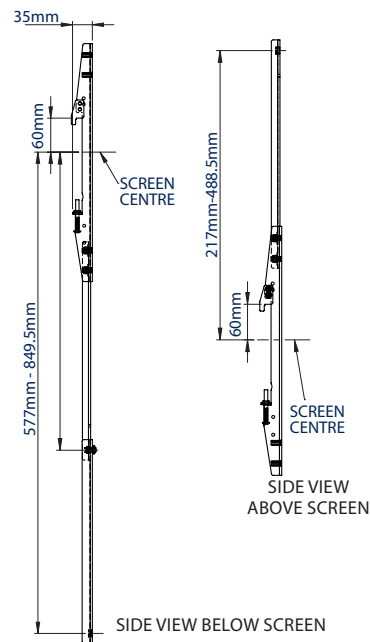

### SPECIFICATION

|                                     |                        |
|-------------------------------------|------------------------|
| Max load (single adaptor)           | 4kg                    |
| Max load (when two BT7031 are used) | 15kg                   |
| Extension                           | Min: 458 - Max: 850mm* |

Allows mounted accessories to be positioned above or below the screen

Can be adjusted to fit a variety of B-Tech mounts

Adjustable extension arm for use with a large range of screen sizes

Large shelves such as the BT7032 can be mounted using 2x BT7031

FRONT VIEW  
BELOW RAIL  
EXTENDED

MOUNTING ON A  
BT8431 / BT8432 / BT8441 / BT8442

MOUNTING ON A  
BT9903

MOUNTING ON A  
BT9901

MOUNTING ON A  
BT8390 RAIL

PACKING INFORMATION

| COLOUR: | ORDER REF: | EAN CODE:     | MASTER CARTON QTY: | INNER CARTON QTY: | MASTER CARTON WEIGHT: | MASTER CARTON CUBE: |
|---------|------------|---------------|--------------------|-------------------|-----------------------|---------------------|
| Black   | BT7031/B   | 5019318305474 | 6                  | 0                 | 19.5kg                | 0.03cbm             |

ACCESSORIES AND RELATED PRODUCTS

BT9903

**XL Heavy Duty Flat Screen Wall Mount** suitable for screens up to 120" / 200kg

BT8441

**Flat Screen Wall Mount** suitable for screens up to 55" / 80kg

BT7863

**Small AV Accessory Shelf** ideal for a range of VC equipment, codecs etc.