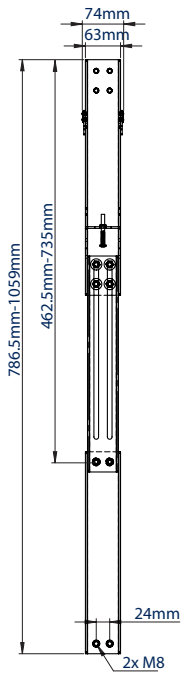

### SPECIFICATION

|                                     |                        |
|-------------------------------------|------------------------|
| Max load (single adaptor)           | 4kg                    |
| Max load (when two BT7031 are used) | 15kg                   |
| Extension                           | Min: 458 - Max: 850mm* |

### FEATURES

- Mounts a B-Tech shelf / accessory to a flat screen wall mount
- Suitable for use with a **BT8431/BT8432, BT8441/BT8442, BT9901, BT9903** flat screen mount or a System X **BT8390** rail
- Use with any single collar compatible B-Tech accessory
- Ideal for VC cameras when used in conjunction with a **BT7863** shelf
- Use as a pair to mount heavier equipment with a **BT7032 / BT7033** shelf
- Features an adjustable extension arm to fit different size screens and for optimal positioning of the mounted accessories
- Designed so mounted accessories can be positioned above or below the screen
- Simple 'hook-on' design for quick and easy installation & removal

Allows mounted accessories to be positioned above or below the screen

Can be adjusted to fit a variety of B-Tech mounts

Adjustable extension arm for use with a large range of screen sizes

Large shelves such as the BT7032 can be mounted using 2x BT7031

FRONT VIEW  
BELOW RAIL  
EXTENDED

MOUNTING ON A  
BT8431 / BT8432 / BT8441 / BT8442

MOUNTING ON A  
BT9903

MOUNTING ON A  
BT9901

MOUNTING ON A  
BT8390 RAIL

PACKING INFORMATION

| COLOUR: | ORDER REF: | EAN CODE:     | MASTER CARTON QTY: | INNER CARTON QTY: | MASTER CARTON WEIGHT: | MASTER CARTON CUBE: |
|---------|------------|---------------|--------------------|-------------------|-----------------------|---------------------|
| Black   | BT7031/B   | 5019318305474 | 6                  | 0                 | 19.5kg                | 0.03cbm             |