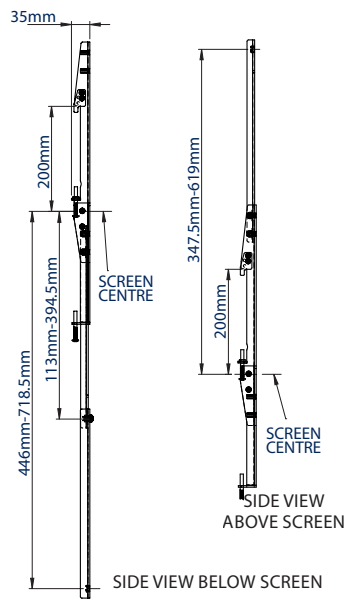

### SPECIFICATION

|                                     |                        |
|-------------------------------------|------------------------|
| Max load (single adaptor)           | 4kg                    |
| Max load (when two BT7031 are used) | 15kg                   |
| Extension                           | Min: 458 - Max: 850mm* |

Allows mounted accessories to be positioned above or below the screen

Can be adjusted to fit a variety of B-Tech mounts

Adjustable extension arm for use with a large range of screen sizes

Large shelves such as the BT7032 can be mounted using 2x BT7031

FRONT VIEW  
BELOW RAIL  
EXTENDED

MOUNTING ON A  
BT8431 / BT8432 / BT8441 / BT8442

MOUNTING ON A  
BT9903

MOUNTING ON A  
BT9901

MOUNTING ON A  
BT8390 RAIL

PACKING INFORMATION

| COLOUR: | ORDER REF: | EAN CODE:     | MASTER CARTON QTY: | INNER CARTON QTY: | MASTER CARTON WEIGHT: | MASTER CARTON CUBE: |
|---------|------------|---------------|--------------------|-------------------|-----------------------|---------------------|
| Black   | BT7031/B   | 5019318305474 | 6                  | 0                 | 19.5kg                | 0.03cbm             |

ACCESSORIES AND RELATED PRODUCTS

BT9903

**XL Heavy Duty Flat Screen Wall Mount** suitable for screens up to 120" / 200kg

BT8441

**Flat Screen Wall Mount** suitable for screens up to 55" / 80kg

BT7863

**Small AV Accessory Shelf** ideal for a range of VC equipment, codecs etc.