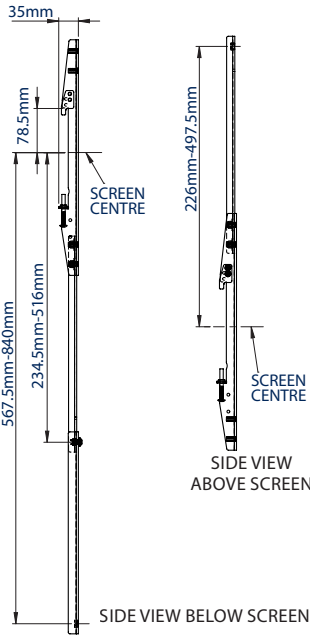

### SPECIFICATION

|                                     |                        |
|-------------------------------------|------------------------|
| Max load (single adaptor)           | 4kg                    |
| Max load (when two BT7031 are used) | 15kg                   |
| Extension                           | Min: 458 - Max: 850mm* |

### FEATURES

- Mounts a B-Tech shelf / accessory to a flat screen wall mount
- Suitable for use with a **BT8431/BT8432, BT8441/BT8442, BT9901, BT9903** flat screen mount or a System X **BT8390** rail
- Use with any single collar compatible B-Tech accessory
- Ideal for VC cameras when used in conjunction with a **BT7863** shelf
- Use as a pair to mount heavier equipment with a **BT7032 / BT7033** shelf
- Features an adjustable extension arm to fit different size screens and for optimal positioning of the mounted accessories
- Designed so mounted accessories can be positioned above or below the screen
- Simple 'hook-on' design for quick and easy installation & removal

Allows mounted accessories to be positioned above or below the screen

Can be adjusted to fit a variety of B-Tech mounts

Adjustable extension arm for use with a large range of screen sizes

Large shelves such as the BT7032 can be mounted using 2x BT7031

FRONT VIEW  
BELOW RAIL  
EXTENDED

MOUNTING ON A  
BT8431 / BT8432 / BT8441 / BT8442

MOUNTING ON A  
BT9903

MOUNTING ON A  
BT9901

MOUNTING ON A  
BT8390 RAIL

PACKING INFORMATION

| COLOUR: | ORDER REF: | EAN CODE:     | MASTER CARTON QTY: | INNER CARTON QTY: | MASTER CARTON WEIGHT: | MASTER CARTON CUBE: |
|---------|------------|---------------|--------------------|-------------------|-----------------------|---------------------|
| Black   | BT7031/B   | 5019318305474 | 6                  | 0                 | 19.5kg                | 0.03cbm             |