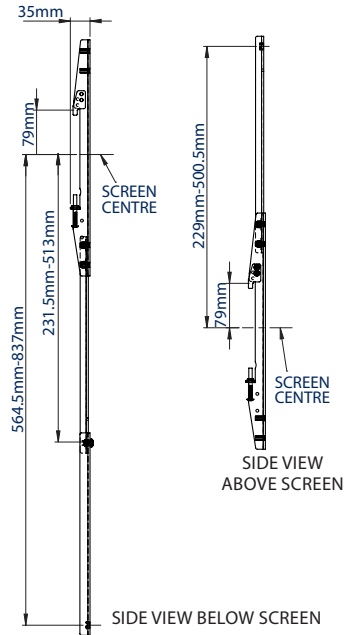

### SPECIFICATION

|                                     |                        |
|-------------------------------------|------------------------|
| Max load (single adaptor)           | 4kg                    |
| Max load (when two BT7031 are used) | 15kg                   |
| Extension                           | Min: 458 - Max: 850mm* |

### FEATURES

- Mounts a B-Tech shelf / accessory to a flat screen wall mount
- Suitable for use with a **BT8431/BT8432, BT8441/BT8442, BT9901, BT9903** flat screen mount or a System X **BT8390** rail
- Use with any single collar compatible B-Tech accessory
- Ideal for VC cameras when used in conjunction with a **BT7863** shelf
- Use as a pair to mount heavier equipment with a **BT7032 / BT7033** shelf
- Features an adjustable extension arm to fit different size screens and for optimal positioning of the mounted accessories
- Designed so mounted accessories can be positioned above or below the screen
- Simple 'hook-on' design for quick and easy installation & removal

Allows mounted accessories to be positioned above or below the screen

Can be adjusted to fit a variety of B-Tech mounts

Adjustable extension arm for use with a large range of screen sizes

Large shelves such as the BT7032 can be mounted using 2x BT7031

FRONT VIEW  
BELOW RAIL  
EXTENDED

MOUNTING ON A  
BT8431 / BT8432 / BT8441 / BT8442

MOUNTING ON A  
BT9903

MOUNTING ON A  
BT9901

MOUNTING ON A  
BT8390 RAIL

PACKING INFORMATION

| COLOUR: | ORDER REF: | EAN CODE:     | MASTER CARTON QTY: | INNER CARTON QTY: | MASTER CARTON WEIGHT: | MASTER CARTON CUBE: |
|---------|------------|---------------|--------------------|-------------------|-----------------------|---------------------|
| Black   | BT7031/B   | 5019318305474 | 6                  | 0                 | 19.5kg                | 0.03cbm             |